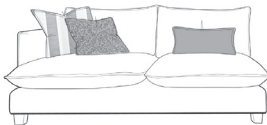

Large Chaise Sofa
(LHF / RHF) Shown RHF

H	W	D
85	283	103 / 156

Extra Large Sofa

H	W	D
85	235	103

Large Sofa

H	W	D
85	200	103

Medium Sofa

H	W	D
85	185	103

Cuddler

H	W	D
85	122	103

Footstool

H	W	D
50	80	80

1 Arm Large Sofa
(LHF / RHF) Shown LHF

H	W	D
85	185	103

1 Arm Chaise Unit
(LHF / RHF) Shown RHF

H	W	D
85	98	156

Foot Colour Choice

Light Oak

Dark Oak

Dimensions shown in cm. H = height, W = width, D = depth

Timber Frame

Sturdy and reliable, this hardwood frame is made with sustainably sourced timber. Put together by skilled craftspeople, by hand in the UK, this sofa is made to last and backed by a 15-year frame guarantee.