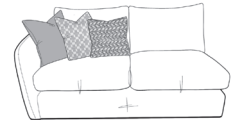

Extra Large Corner Sofa

H	W	D
90	300	300

Large Corner Sofa (LHF / RHF) Shown LHF

H	W	D
90	300	208

Modular Units

1 Arm Corner Unit (LHF/RHF) Shown RHF

H	W	D
90	208	102

1 Arm Large Sofa (LHF / RHF) Shown LHF

H	W	D
90	200	102

1 Arm Large Sofa (LHF / RHF) Shown LHF

H	W	D
90	130	102

1 Arm 1 Seater Sofa (LHF/RHF) Shown LHF

H	W	D
90	117	102

Corner Box

H	W	D
90	100	100

Long Corner Unit (LHF/RHF) Shown as RHF

H	W	D
90	190	102

Open Ended Corner Sofa (LHF / RHF) Shown LHF

H	W	D
90	300	289

Extra Large Split Sofa

H	W	D
90	250	102

Large Sofa

H	W	D
90	220	102

Medium Sofa

H	W	D
40	90	60

Dimensions shown in cm. H = height, W = width, D = depth

Timber Frame

Sturdy and reliable, this hardwood frame is made with sustainably sourced timber. Put together by skilled craftspeople, by hand in the UK, this sofa is made to last and backed by a 15-year frame guarantee.