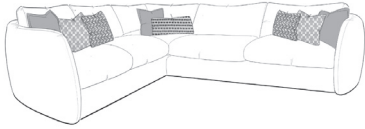

Extra Large Corner Sofa

H	W	D
90	300	300

Large Corner Sofa (LHF / RHF) Shown LHF

H	W	D
90	300	208

Modular Units

1 Arm Corner Unit (LHF/RHF) Shown RHF

H	W	D
90	208	102

1 Arm Large Sofa (LHF / RHF) Shown LHF

H	W	D
90	200	102

1 Arm Large Sofa (LHF / RHF) Shown LHF

H	W	D
90	130	102

1 Arm 1 Seater Sofa (LHF/RHF) Shown LHF

H	W	D
90	117	102

Corner Box

H	W	D
90	100	100

Long Corner Unit (LHF/RHF) Shown as RHF

H	W	D
90	190	102

Open Ended Corner Sofa (LHF / RHF) Shown LHF

H	W	D
90	300	289

Extra Large Split Sofa

H	W	D
90	250	102

Large Sofa

H	W	D
90	220	102

Medium Sofa

H	W	D
40	90	60

Dimensions shown in cm. H = height, W = width, D = depth

Timber Frame

Sturdy and reliable, this hardwood frame is made with sustainably sourced timber. Put together by skilled craftspeople, by hand in the UK, this sofa is made to last and backed by a 15-year frame guarantee.