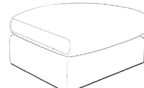

H	W	D
90	200	102

1 Arm Large Sofa (LHF / RHF) Shown LHF

H	W	D
90	130	102

1 Arm 1 Seater Sofa (LHF/RHF) Shown LHF

H	W	D
90	117	102

Corner Box

H	W	D
90	100	100

Long Corner Unit (LHF/RHF) Shown as RHF

H	W	D
90	190	102

Open Ended Corner Sofa (LHF / RHF) Shown LHF

H	W	D
90	300	289

Extra Large Split Sofa

H	W	D
90	250	102

Large Sofa

H	W	D
90	220	102

Medium Sofa

H	W	D
90	195	102

Cuddler Sofa

H	W	D
90	145	102

Storage Footstool

H	W	D
39	87	66

Cushion Footstool

H	W	D
50	100	100

Pebble Footstool

H	W	D
40	90	60

Dimensions shown in cm. H = height, W = width, D = depth

Timber Frame

Sturdy and reliable, this hardwood frame is made with sustainably sourced timber. Put together by skilled craftspeople, by hand in the UK, this sofa is made to last and backed by a 15-year frame guarantee.